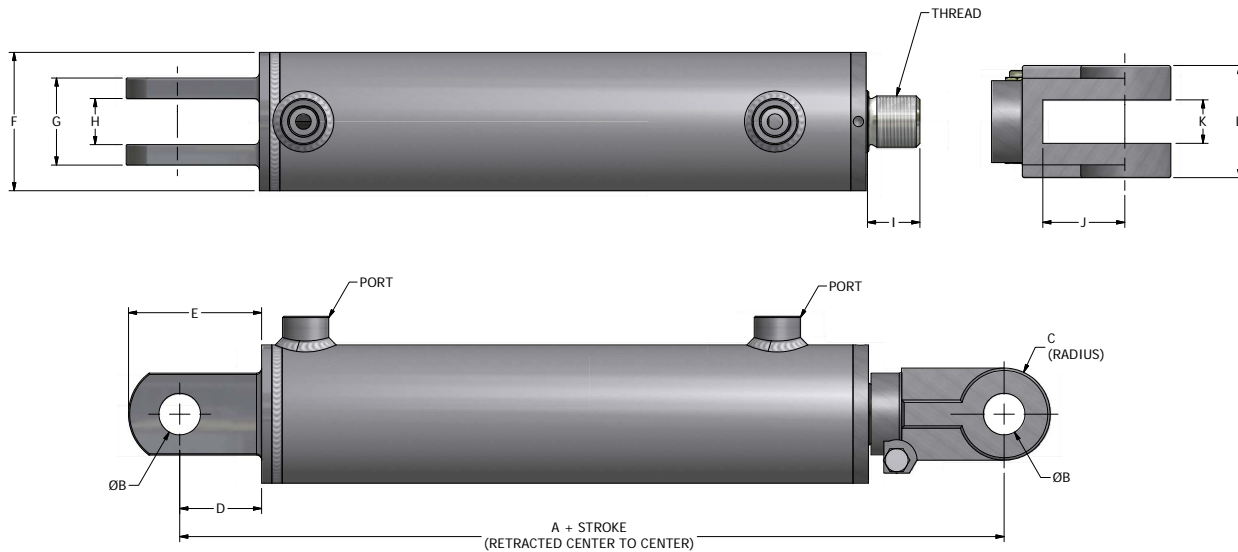

CLEVIS SERIES DIMENSIONS

Bore (inches)	A	B	C	D	E	F	G	H	I	J	K	L	Ports	Thread
2.00	10.25*	1.015	1.13	2.00	3.25	2.38	2.13	1.13	1.13	2.00	1.13	2.75	SAE-6	1.250 - 12UNF
2.50	10.25*	1.015	1.13	2.00	3.25	2.88	2.13	1.13	1.13	2.00	1.13	2.75	SAE-6	1.250 - 12UNF
3.00	10.25*	1.015	1.13	2.00	3.25	3.38	2.13	1.13	1.13	2.00	1.13	2.75	SAE-8	1.250 - 12UNF
3.50	10.25*	1.015	1.13	2.00	3.25	3.88	2.38	1.13	1.13	2.00	1.13	2.75	SAE-8	1.250 - 12UNF
4.00	10.25*	1.015	1.13	2.00	3.25	4.50	2.63	1.13	1.13	2.00	1.13	2.75	SAE-8	1.250 - 12UNF

* For the standard ASAE (8" stroke) cylinders this dimension is 12.25"

Measurements for A, B, C, D, E, F, G, H, I, J, K, L are in inches.

All Specifications are subject to change without notice.

RAM York Cylinder Components			
RAM Part Number	Item	Size	Shipping Weight (lbs)
R7600455	Shaft Clevis	Fits 1 1/4" Shaft	3.30
R7600455	Shaft Clevis	Fits 1 1/2" Shaft	3.30
R7600455	Shaft Clevis	Fits 1 3/4" Shaft	3.30
R7600455	Shaft Clevis	Fits 2" Shaft	3.30
R3006631	Pin	1" x 2 7/8"	0.80
R3006632	Pin	1" x 2 1/4"	0.60
R3006300	Clip	Hairpin Clip	0.02

All Specifications are subject to change without notice.
All weights are approximate shipping weights.