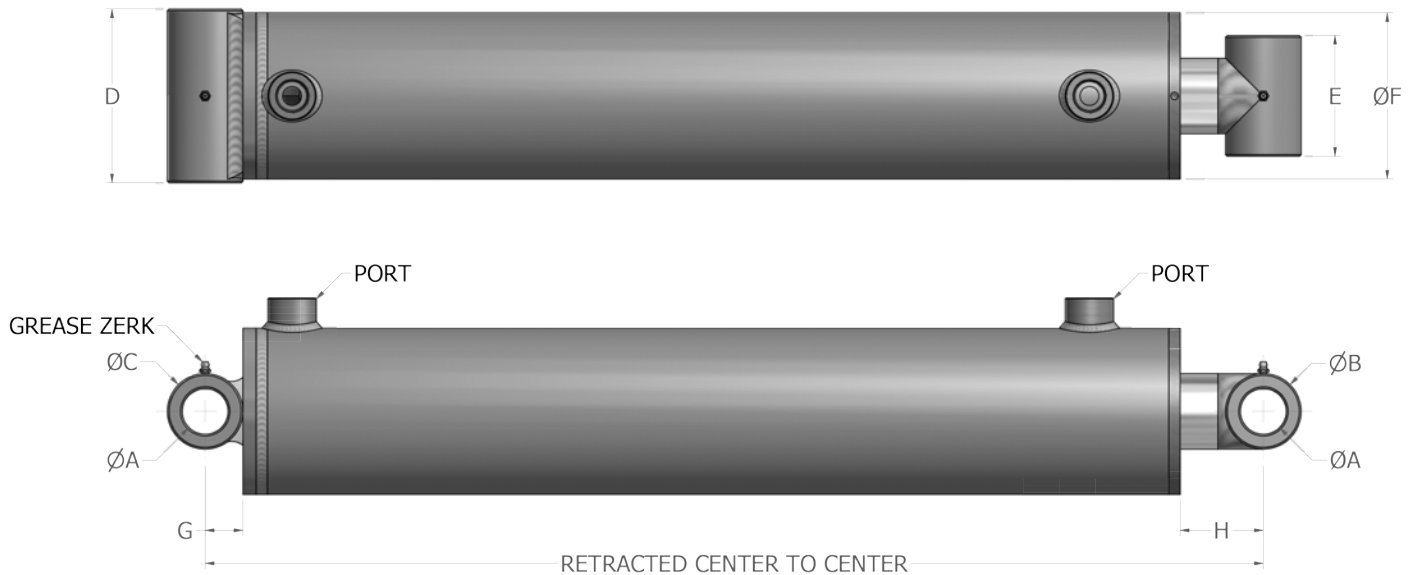

HEAVY DUTY YORK

RAM YORK Heavy Duty Cross Tube is a high quality welded cylinder designed for heavy loads and extreme duty. The rod and base ends are welded cross tubes with grease zerks. Designed to last, this cylinder has a heavy duty piston with high pressure seal and wearing ring and a over sized piston stem. The internally threaded gland reduces the cross section and features wear rings to reduce friction and increase rod support. The gland is easily removed for maintenance. YORK Heavy Duty cylinders are perfect for construction, agricultural, oil and gas sector, waste/recycling and trailer manufacturing.

STANDARD FEATURES

Intended Use:	Double acting applications	Piston Locknut:	High tensile grade C
Rated Pressure:	3000 PSI	End Mounts:	Cross tube
Rod Material:	High tensile SAE C1045, ground and polished hard chrome plated	Ports:	SAE
Barrel Material:	High tensile SAE C1026/St52.3 cold drawn tube precision honed for extended seal life	Port Plugs:	High quality steel
Gland Material:	Ductile iron 65-45-12 (ASTM A536)	Internal Seals:	North American
Piston Material:	Ductile iron 65-45-12 (ASTM A536)	Paint Finish:	2 part urethane black (or custom colors)
		Testing:	100% full cycle tested

**YORK HEAVY DUTY
CYLINDERS**